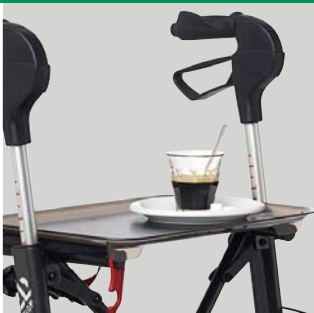

DOLOMITE | JAZZ

New generation...

DOLOMITE JAZZ is the new generation rollator that goes all the way. A stylish design with smart functions. Carefully thought-out, well designed components make the **JAZZ** a winner.

Continuous vertical adjustment and ergonomic handle with built-in brake system that surpasses its competitors. Positioning marks on handlebars to facilitate height adjustment.

Foldable

The Spacious basket folds with the rollator. Simple and balanced folding with help of the seat strap. Easy to handle. Stands in folded position and occupies a small space when stored. Nice soft seat for resting.

Thanks to welded aluminum frames, the **DOLOMITE JAZZ** is stable and steady throughout its service life.

Adaptable to individual needs

DOLOMITE JAZZ is available in two different heights. Choose the higher seat height when having difficulties to change from sitting to standing. Easily and infinite adjustable handle which can be set at precisely the right height.

Features and Options

Tray

For transportation of a cup of coffee or similar. Can be moved to a table.

Art no. 1452301

Basket

Spacious basket made of durable material which folds with the rollator. Max load capacity 5 kg.