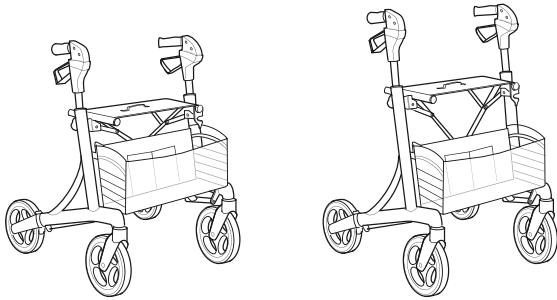

Thanks to welded aluminum frames, the **DOLOMITE JAZZ** is stable and steady throughout its service life.

Adaptable to individual needs

DOLOMITE JAZZ is available in two different heights. Choose the higher seat height when having difficulties to change from sitting to standing. Easily and infinite adjustable handle which can be set at precisely the right height.

Back strap

A comfortable and safe support to lean against. Mounted on the handles and therefore follows the height adjustment.
Art no. 1522062

Cane holder

Makes the cane easily accessible. No tools needed.
Art no. 1512912

Customizing kit

Seat

Make your JAZZ special and personal by shifting the seat.

Basket cover

Protects belongings in the basket. And adds style.

Side panels

Make your JAZZ special and personal by adding side panels.

Contact your local dealers for more information about available colors and textures.

Two heights (push handle and seat)

JAZZ 520

Art no. 12142-46-24
Including tray and basket.

JAZZ 600

Art no. 12140-46-24

Technical data