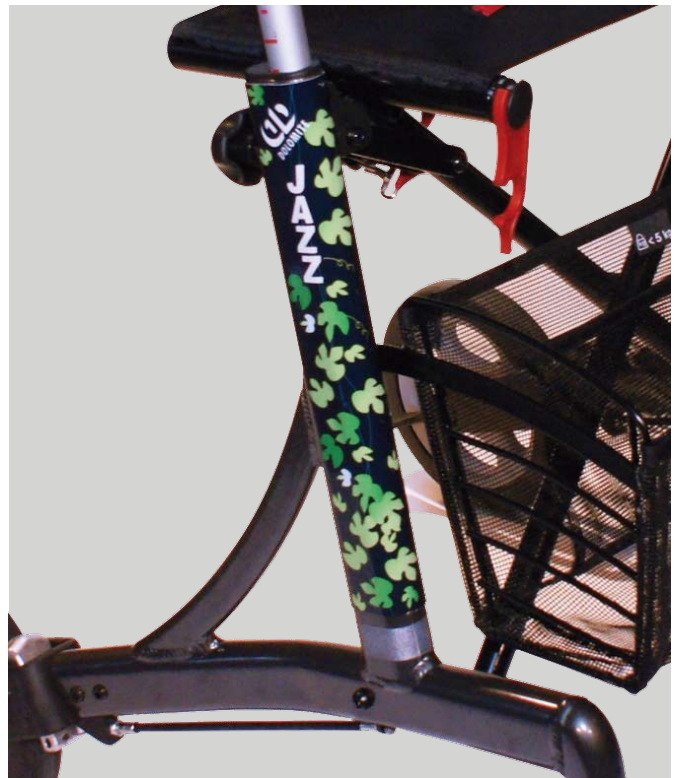

Side panels

Make your JAZZ special and personal by adding side panels.

Contact your local dealers for more information about available colors and textures.