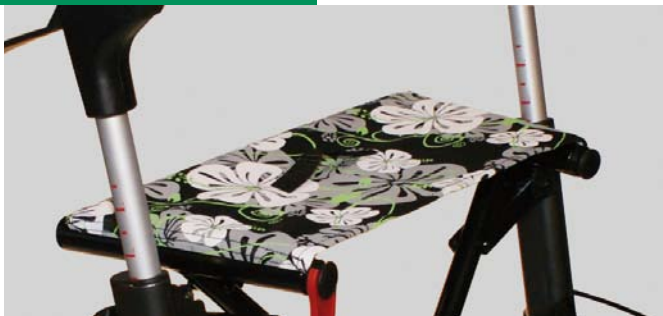

Customizing kit

Seat

Make your JAZZ special and personal by shifting the seat.