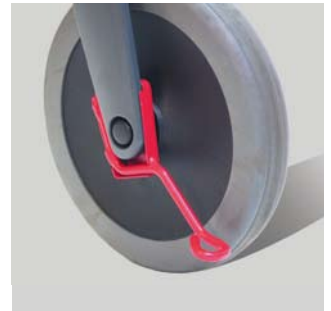

Walking area

Large walking area inside the rollator frame is a signum for **DOLOMITE**. The flip-up seat gives premium walking space. Makes it easier to reach and access things. The rear forks gives a smooth inside, being friendly to toes and shoes. Structured seat with anti-slip function, rounded rear edge and generous sitting area, means that the user can sit securely and comfortably for a long time.

One-hand brake

Make it possible to activate both brake with one hand.
Art no.
12505-R (right)
12505-L (left)

Brake booster

Provides extra braking force for weak hands.
Art no. 12651

Kerb-climber

"Pedal" that simplifies passing kerbs or similar. Mounted on the right side.
Art no. 12560-21