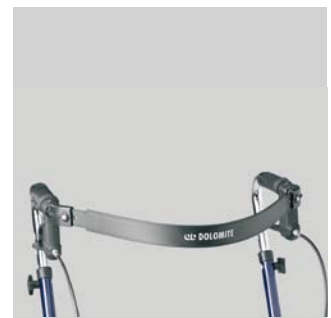

Walking area

Large walking area inside the rollator frame is a signum for **DOLOMITE**. The flip-up seat gives premium walking space. Makes it easier to reach and access things. The rear forks gives a smooth inside, being friendly to toes and shoes. Structured seat with anti-slip function, rounded rear edge and generous sitting area, means that the user can sit securely and comfortably for a long time.

One-hand brake

Make it possible to activate both brake with one hand.
Art no.
12505-R (right)
12505-L (left)

Brake booster

Provides extra braking force for weak hands.
Art no. 12651

Kerb-climber

"Pedal" that simplifies passing kerbs or similar. Mounted on the right side.
Art no. 12560-21

Slow-down brakes

A safety feature preventing the walker from rolling away. Perfect for walking practice and one handed solutions.
Art no. 13041-21

Oxygen cylinder holder

The oxygen cylinder is centrally positioned on the rollator and thereby provides good manoeuvrability. Fits most cylinders.
Art no. 12682-25

Backrest

A comfortable and safe support to lean against. Mounted on the handlebars and therefore follows the height adjustment.
Art no. 12510

Crossbar

Make it possible to handle the rollator with one hand.
Art no. 1531573 Right
Art no. 1536813 Left