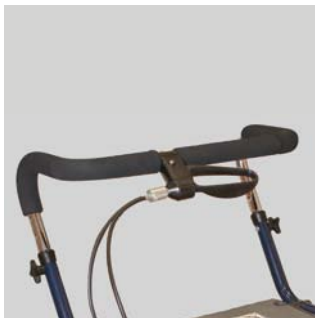

Walking area

Large walking area inside the rollator frame is a signum for **DOLOMITE**. The flip-up seat gives premium walking space. Makes it easier to reach and access things. The rear forks gives a smooth inside, being friendly to toes and shoes. Structured seat with anti-slip function, rounded rear edge and generous sitting area, means that the user can sit securely and comfortably for a long time.

Features and Options

Cane holder

Makes the cane easily accessible.
Art no. 12606

Soft grips

A softer alternative to the anatomical handle grips.
Art no. 12677 (pair)

Wheel guard

Protects clothing from being dirty from wheel splash.
Art no. 12544 (pair)

Slow-down brakes

A safety feature preventing the walker from rolling away. Perfect for walking practice and one handed solutions.
Art no. 13041-21

Oxygen cylinder holder

The oxygen cylinder is centrally positioned on the rollator and thereby provides good manoeuvrability. Fits most cylinders.
Art no. 12682-25

Backrest

A comfortable and safe support to lean against. Mounted on the handlebars and therefore follows the height adjustment.
Art no. 12510

Crossbar

Make it possible to handle the rollator with one hand.
Art no. 1531573 Right
Art no. 1536813 Left