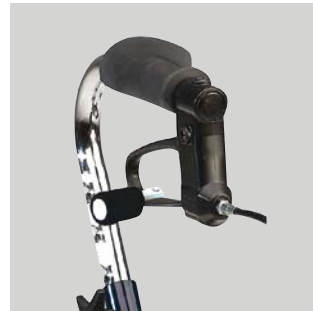

Walking area

Large walking area inside the rollator frame is a signum for **DOLOMITE**. The flip-up seat gives premium walking space. Makes it easier to reach and access things. The rear forks gives a smooth inside, being friendly to toes and shoes. Structured seat with anti-slip function, rounded rear edge and generous sitting area, means that the user can sit securely and comfortably for a long time.

One-hand brake

Make it possible to activate both brake with one hand.
Art no.
12505-R (right)
12505-L (left)

Brake booster

Provides extra braking force for weak hands.
Art no. 12651

Kerb-climber

"Pedal" that simplifies passing kerbs or similar. Mounted on the right side.
Art no. 12560-21